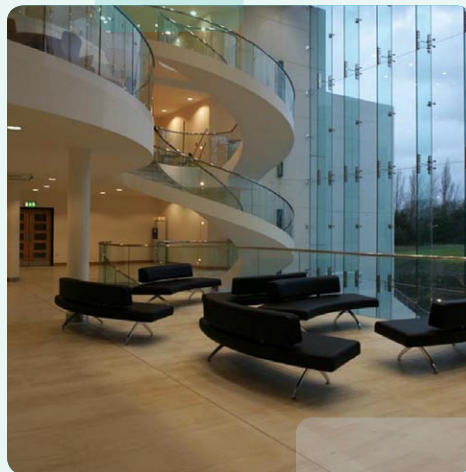

CONFERENCE FACILITIES

Our conference room overlooks Liffey Valley and has a seating capacity for over 100 people.

With full air conditioning, wireless high-speed internet, full audio-visual facilities, the Hermitage Medical Clinic is designed around the needs of modern business and organisations.

The main Atrium is also available for hosting corporate events. High ceilings, tasteful decoration and furnishings create a stimulating and atmospheric backdrop for any occasion.

For your convenience a state of the art control system that is simple to use for delivering powerful and highly professional presentations is installed including:

- **Drop Down Screen and Operated Projector**
- **Audio Visual Aids**
- **Flip Charts**
- **DVD/Video**
- **Air Conditioning**
- **Heat Control**
- **Restroom Facilities**