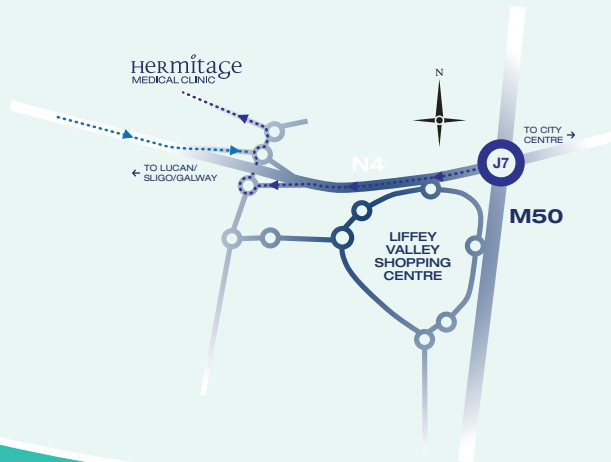

LOCATION

Ideally situated just off the N4 at Liffey Valley, this allows easy access into Dublin City Centre. Proximity to Dublin airport is an additional advantage of this location.

Our parkland location in the west of Dublin ensures easy access for visitors from Dublin, Meath, Kildare and beyond. There is ample car parking to be found in the immediate vicinity of the Hermitage Medical Clinic.